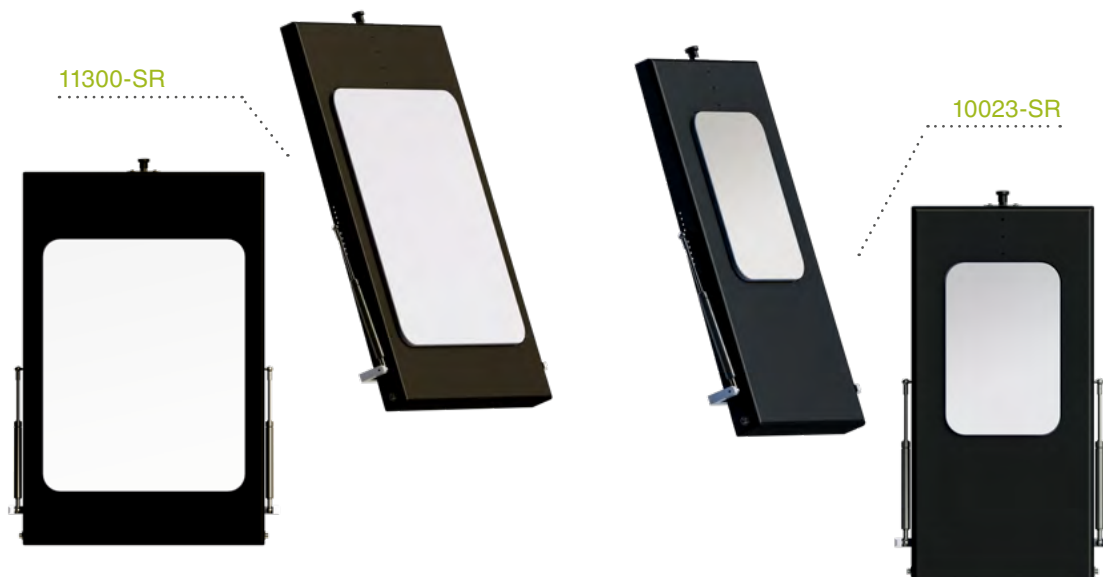

Standard Pallets

Item Number	Name	Size in cm	Size in inches	Compact	Kyo 2 axis	Kyo 3 axis	Kyo Link^{1,3}	Kyo Hybrid^{2,3}
10029-SR	Pallet STD 20.20	20x20 cm	7,9x7,9 in	+	+	+	-	-
10025-SR	Pallet STD 20.30	20x30 cm	7,9x11,8 in	+	+	+	-	-
10026-SR	Pallet STD 25.25	25x25 cm	9,8x9,8 in	+	+	+	-	-
10028-SR	Pallet STD 25.29	25x29 cm	9,8x11,4 in	+	+	+	-	-
10023-SR	Pallet STD 25.35	25x35 cm	9,8x13,8 in	+	+	+	-	-
10027-SR	Pallet STD 27.30	27x30 cm	10,6x11,8 in	+	+	+	-	-
11800-SR	Pallet STD 27.32	27x32 cm	10,6x12,6 in	+	+	+	-	-
10024-SR	Pallet STD 29.35	29x35 cm	11,4x13,8 in	+	+	+	-	-
10030-SR	Pallet STD 30.30	30x30 cm	11,8x11,8 in	+	+	+	-	-
11100-SR	Pallet STD 30.40	30x40 cm	11,8x15,8 in	+	+	+	-	-
11037-SR	Pallet STD 30.60	30x60 cm	11,8x23,6 in	+	+	+	-	-
11029-SR	Pallet STD 30.70	30x70 cm	11,8x27,6 in	-	+	+	-	-
11039-SR	Pallet STD 35.55	35x55 cm	13,8x21,7 in	+	+	+	-	-
11300-SR	Pallet STD 40.50	40x50 cm	15,8x19,7 in	+	+	+	+	+
11038a-SR	Pallet STD 40.60	40x60 cm	15,8x23,6 in	+	+	+	-	-
11038-SR	Pallet STD 40.62	40x62 cm	15,8x24,4 in	-	+	+	-	-

¹ incl. AHP (aeon Heatpress), ² incl. Screenprint station

³ If you do printing without heat press unit on the Kyo Link and without screen printing unit on the Kyo Hybrid, you can use all the pallets that go for the Kyo 3 axis on these printers as well.